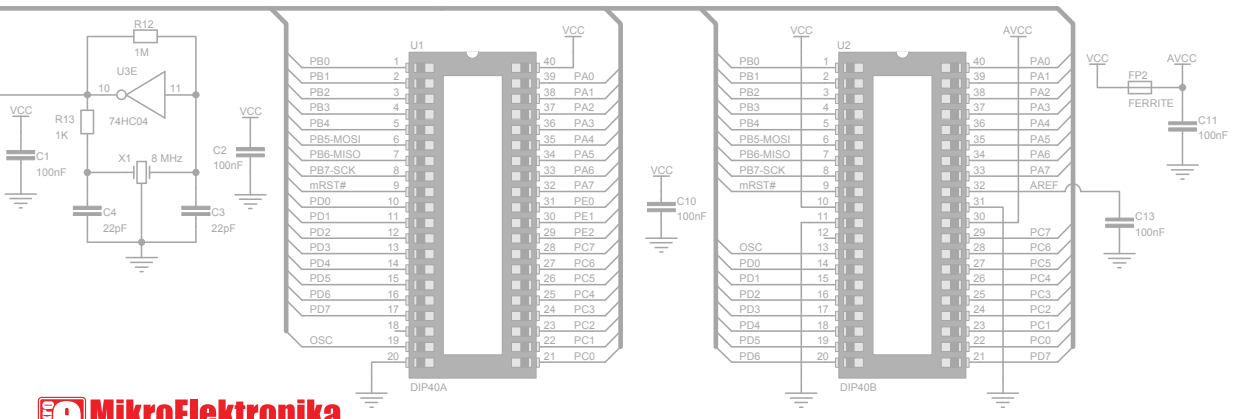

Ready for XMEGA

box version

HW REW. 1.00

If you are experiencing some problems with any of our products or just need additional information, please contact our technical support: www.mikroe.com/en/support