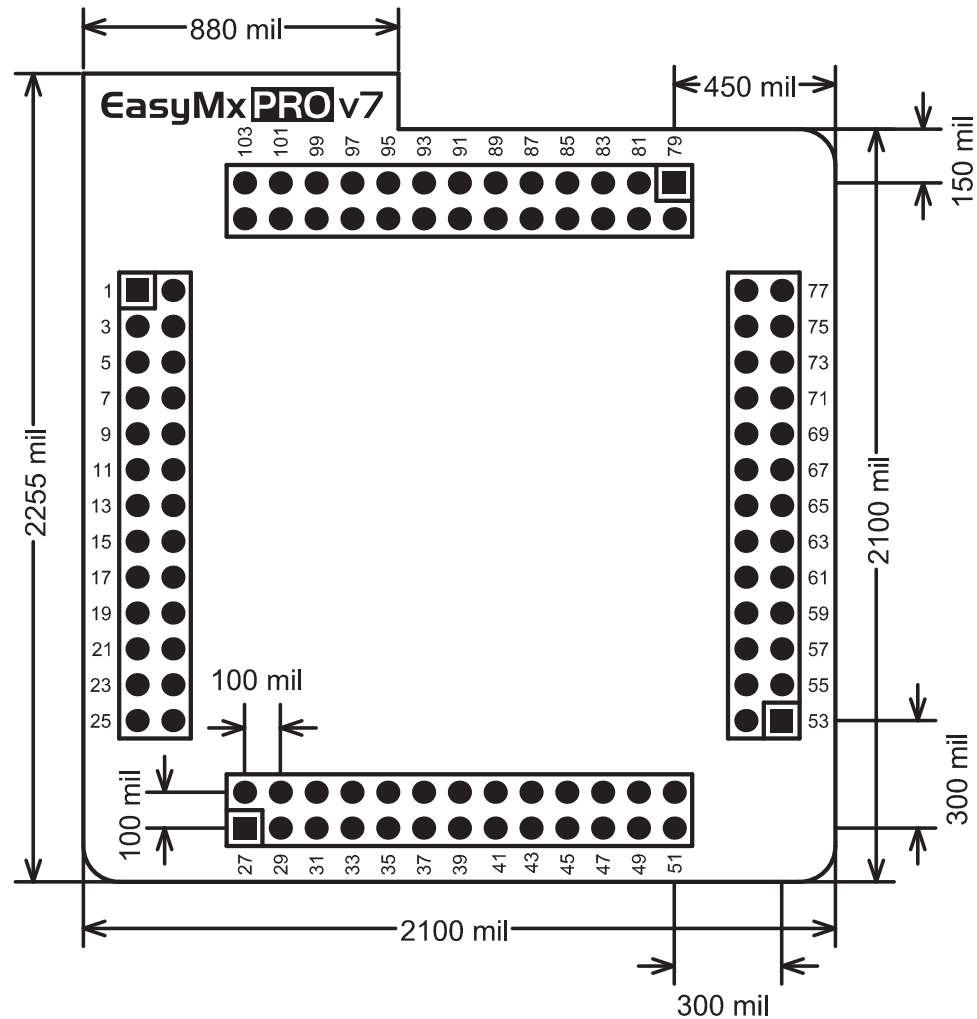

# Standard empty MCU card for 64-pin TQFP Stellaris® 3000 series

# Card dimensions

Figure 2: MCU card dimensions. Values are in mils.

If you want to learn more about our products, please visit our website at [www.mikroe.com](http://www.mikroe.com)

If you are experiencing some problems with any of our products or just need additional information, please place your ticket at [www.mikroe.com/esupport](http://www.mikroe.com/esupport)