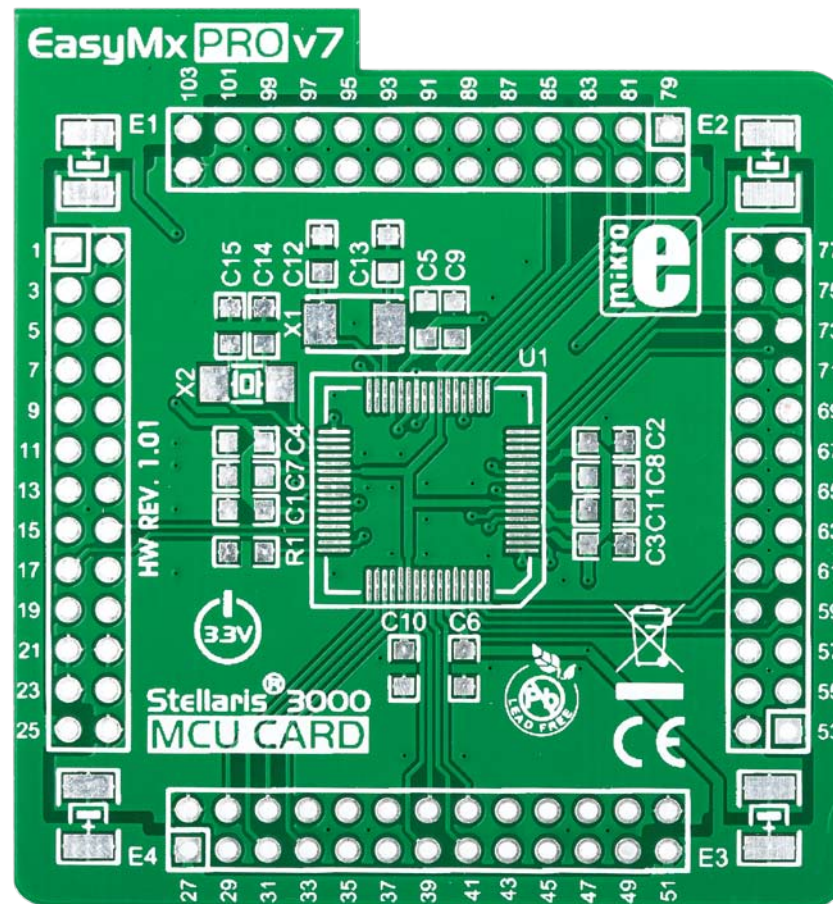

# Standard empty MCU card for 64-pin TQFP Stellaris® 3000 series

# Card dimensions

Figure 2: MCU card dimensions. Values are in mils.

If you want to learn more about our products, please visit our website at [www.mikroe.com](http://www.mikroe.com)

If you are experiencing some problems with any of our products or just need additional information, please place your ticket at [www.mikroe.com/esupport](http://www.mikroe.com/esupport)