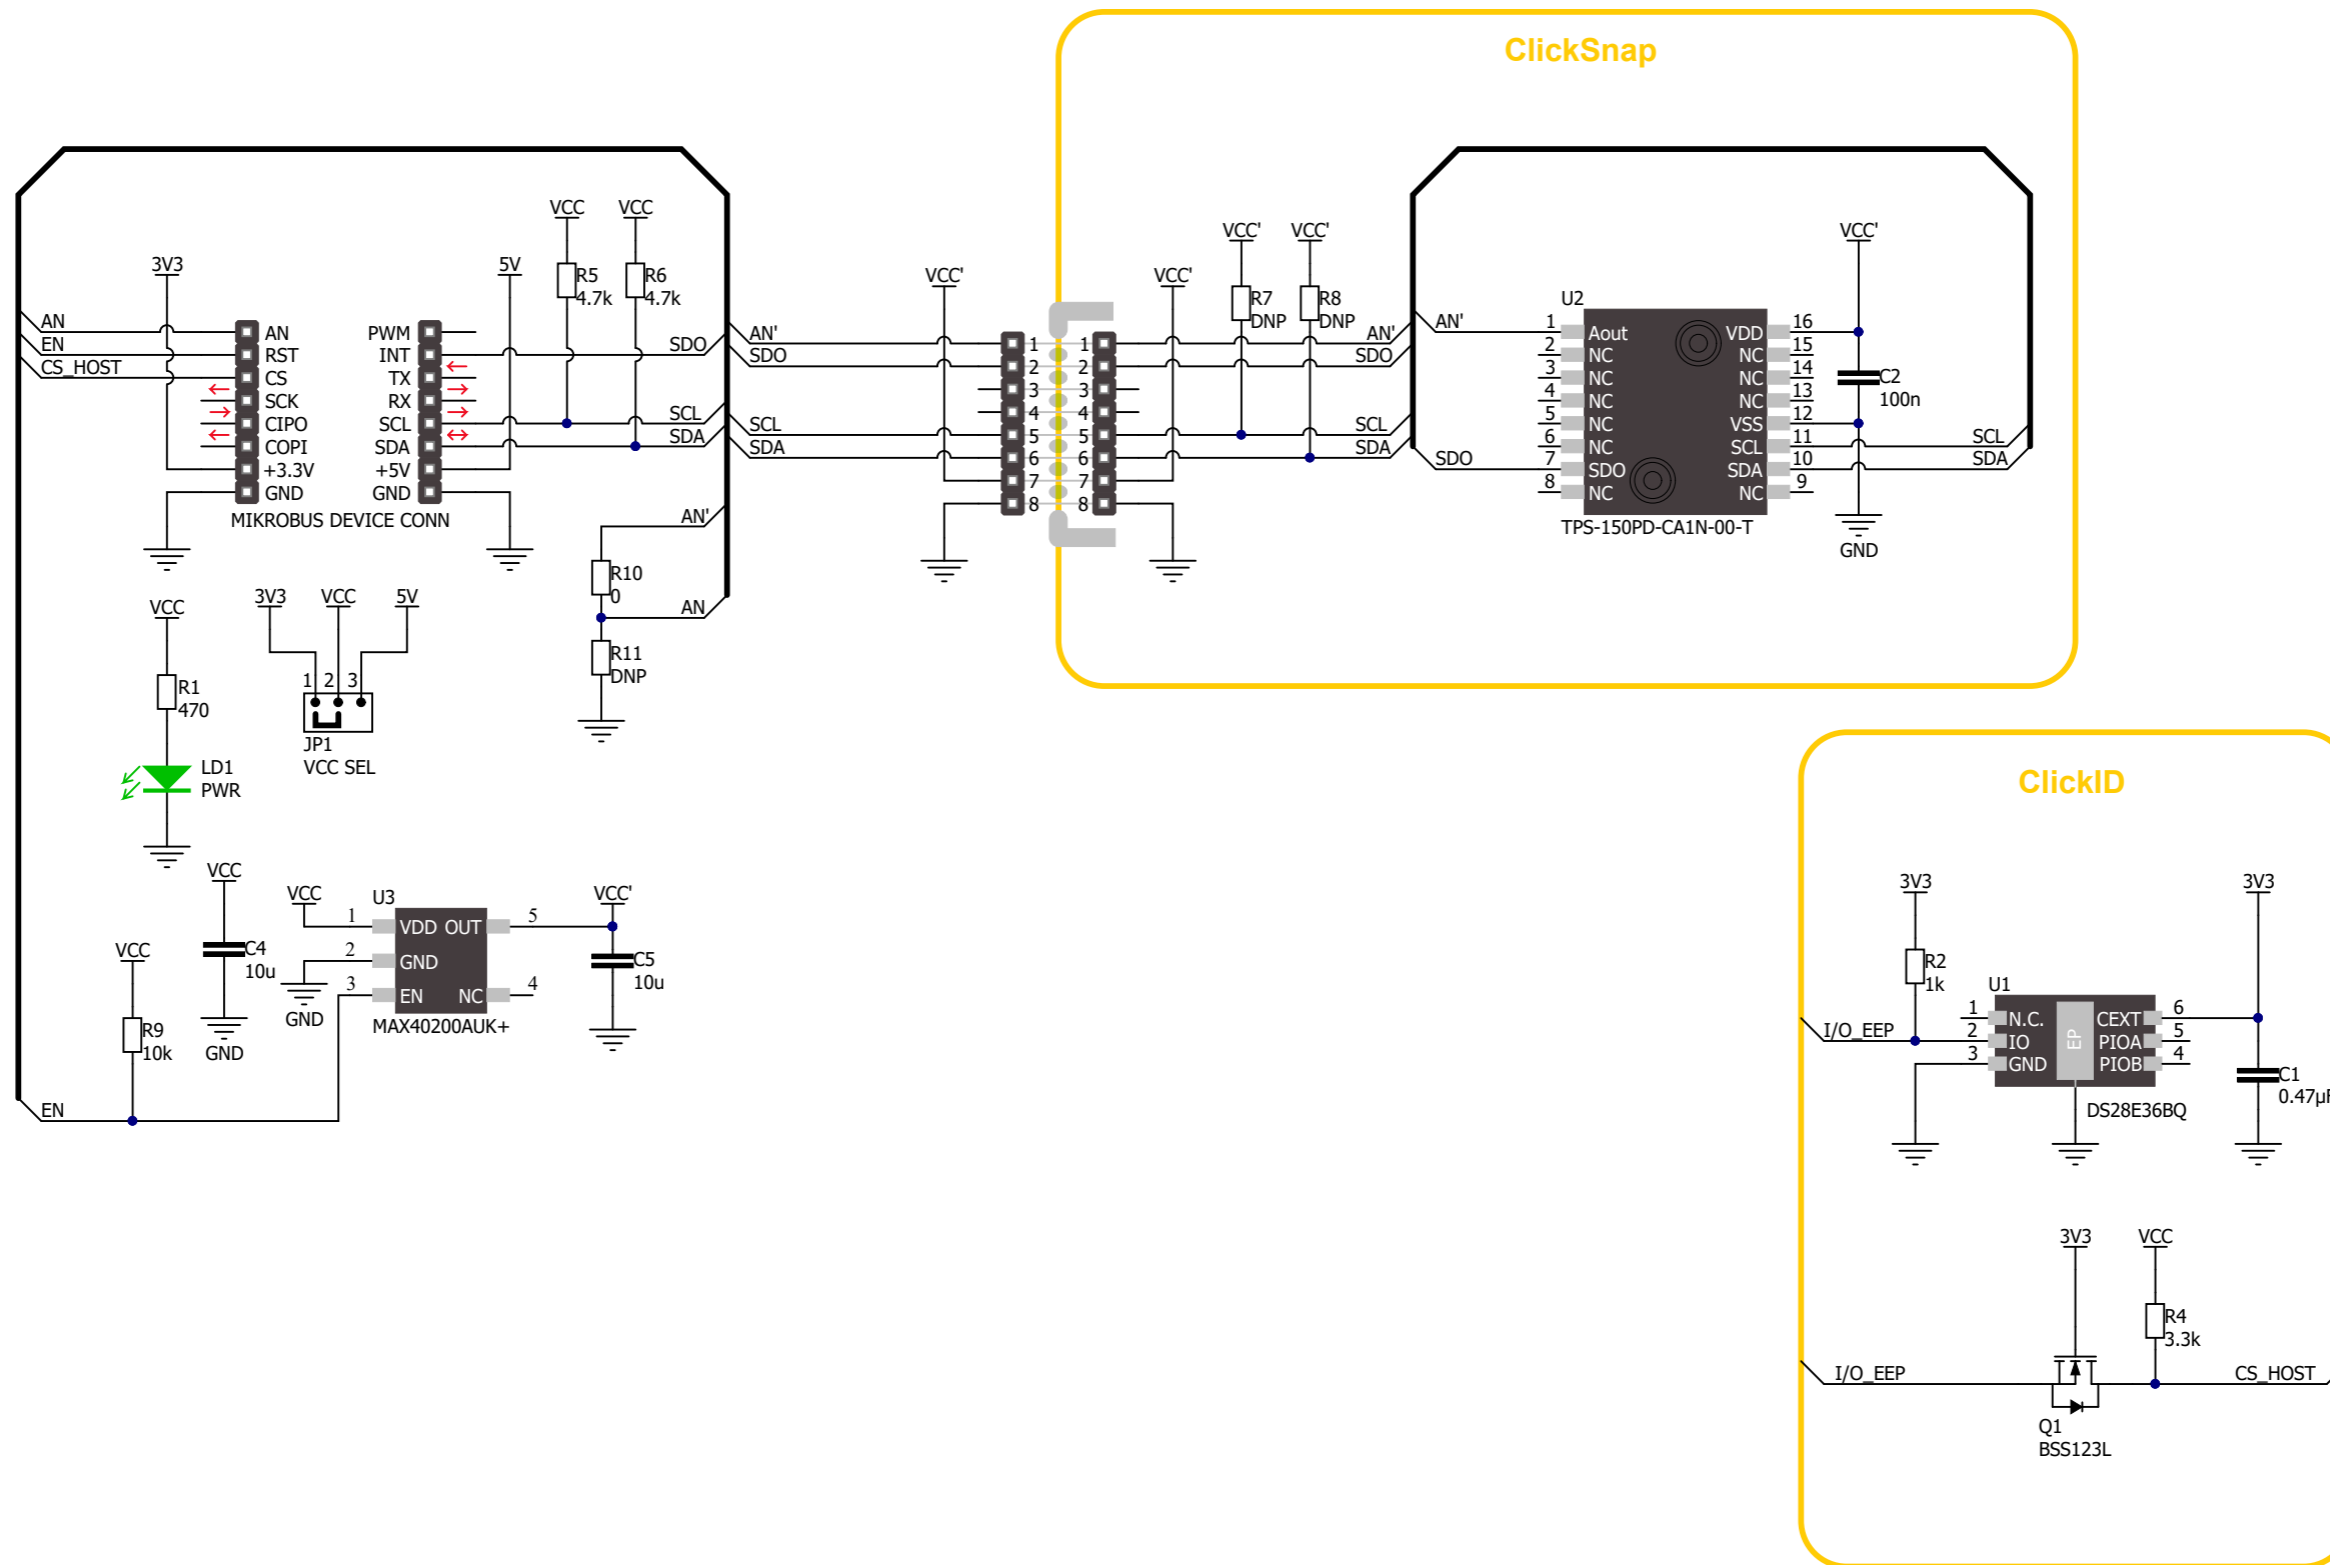

TPS Pressure Click 150PD schematic v100

www.mikroe.com